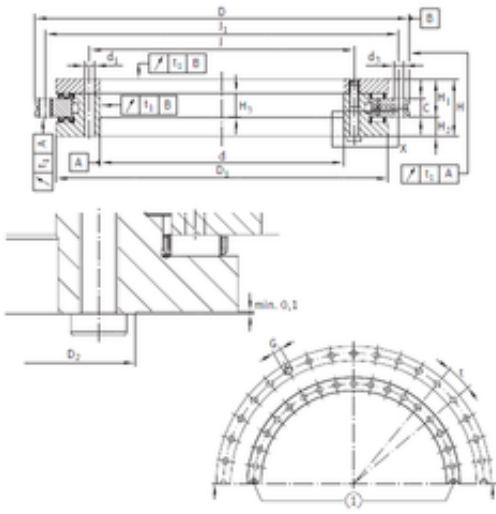

NTN BEARING CORP.OF AMERICA

INA YRTE200 complex bearings

Bearing No. YRTE200

Bore Diameter	200 mm
Outer Diameter	300 mm
d	200 mm
D	300 mm
D1	274 mm
D2	228 mm
C	15 mm
H	45 mm
H3	20 mm
d1	7 mm
d3	7 mm
H1	30 mm
H2	15 mm
J	215 mm
Thread (G)	M8
J1	285 mm

YRTE200 Bearing 2D drawings and 3D CAD models